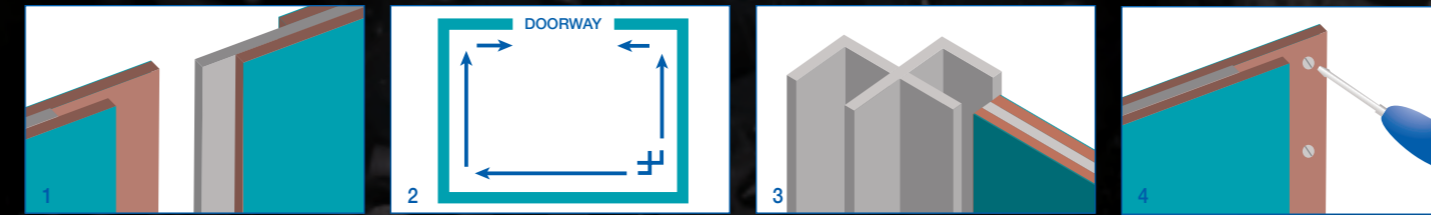

Within a shower enclosure, full size boards clad each wall, minimising joints, for a hygienic solution, and no mouldy grout!

Features

A design-led selection of European laminate finishes

Easy to install - no wet trades

Cost-effective

Hard-wearing

Easily cleaned and maintained

Applications

Aquamura has been successfully installed in all of the following locations:

Bathrooms

Shower cubicles

Changing rooms

Gymnasiums and Health Clubs

Leisure Centres

Schools

Hospitals and Health Centres

Doctors' surgeries

Fast food restaurants

Kitchens - commercial and domestic

Reception areas

Pubs, Clubs and Bars

Heavy-traffic corridors

Retail areas

Specification

Core material	Birch plywood
Face material	High pressure decorative laminate
Reverse	Balancing laminate

Dimensions

Standard panel size	2400 x 590 x 11mm T&G.	Weight 12kg
Shower panel size	2400 x 1200 x 11mm square cut.	Weight 24kg

Fire Performance

Aquamura complies with Class II surface spread of flame.

Cleaning and Maintenance

Wipe with a non-abrasive damp cloth and a mild spray detergent.

Warranty

Aquamura is guaranteed for 5 years if correctly fitted, thoroughly sealed and maintained.

Note: The colours reproduced in this brochure are as close as possible to the actual laminates. It is recommended that you obtain samples prior to final specification.

Technical information

Fitting standard panels

1. Aquamura panels have an attractive, tough laminate surface, and are constructed from quality water resistant plywood.

2. For best results with Aquamura panels, start in corner and finish over doorway.

3. Glue down edge of panel and fix into corner profile.

4. Screw down length of grooved panel. Use appropriate plugs for concrete, brick or plaster.