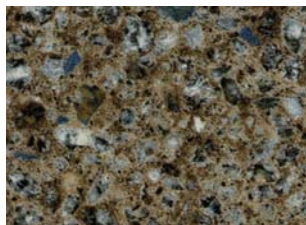

LLANDAFF LAMINATES LTD

DISTRIBUTORS OF DECORATIVE LAMINATES, WORKTOPS, SHEET MATERIALS, APPLIANCES & KITCHEN PRODUCTS
UNIT B, CAPITAL POINT, CAPITAL BUSINESS PARK, PARKWAY, CARDIFF CF3 2PY
TEL: (029) 20 777 333 • FAX: (029) 20 77 77 33
www.llandafflaminates.co.uk e-mail: sales@llandafflaminates.co.uk

SUPERSAVER 30mm WORKTOPS

2012 Range

STELLAR COLLECTION 30 & 40mm WORKTOPS

* = price surcharge

Ophelia

SUPERSAVER WATERFALL 30mm PROFILE

STELLAR 30mm & 40mm BULLNOSE PROFILE

LENGTH: 3000mm
WIDTHS: see reverse for availability chart.

SPECIFICATION
Surface: High Pressure Laminate
Substrate: High Density Chipboard

OTHER PRODUCTS AVAILABLE FROM LLANDAFF LAMINATES LTD