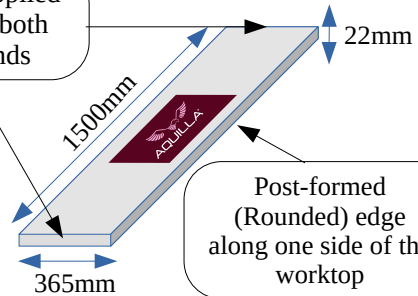

Wild Oak

Chalet Oak

Davos Oak

Dimensions

365mm

Length x Width x Depth
1500mm x 365mm x 22mm

Pre-Edged: 2 short, 1 Long

Factory applied
edges to both
short ends

Post-formed
(Rounded)
edge
along one side of
the worktop

600mm

Length x Width x Depth
3000mm x 600mm x 22mm

Pre-Edged: 1 Long

Post-formed
(Rounded)
edge
along
one side of
the worktop

Upstands

Length x Width x Depth
3000mm x 100mm x 18mm