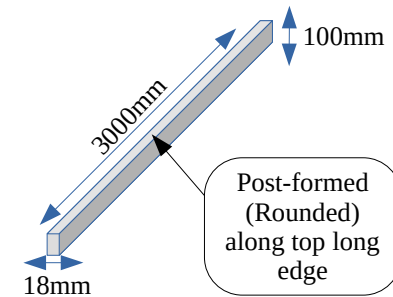

Post-formed
(Rounded)
edge
along top long
edge

QUANTITY / BESPOKE ENQUIRIES

Should you require anything difference from the above options, then please do not hesitate to get in touch, We would be delighted to discuss. (Minimum order amounts and pricing will apply)