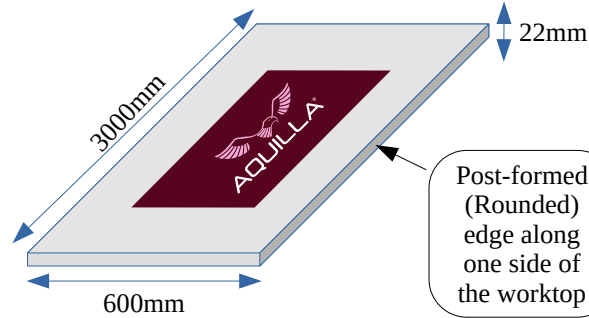

Wild Oak

Chalet Oak

Davos Oak

Dimensions

365mm

Length x Width x Depth
1500mm x 365mm x 22mm

Pre-Edged: 2 short, 1 Long

Factory applied
edges to both
short ends

Post-formed
(Rounded)
edge
along one side of
the worktop

600mm

Length x Width x Depth
3000mm x 600mm x 22mm

Pre-Edged: 1 Long

Post-formed
(Rounded)
edge
along
one side of
the worktop

Upstands

Length x Width x Depth
3000mm x 100mm x 18mm