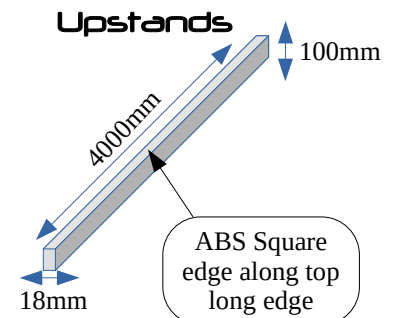

## Dimensions

### 38mm Square Edge Worktops

Smart Oak (38mm Square Edge)

(Available in Island Size)

Wild Oak (38mm Square Edge)

### Dimensions Island Worktop

- Island Size Decors**
- Tuscany Marble (22mm Thick)
  - Italian Marble (22mm Thick)
  - White Storm (22mm Thick)
  - Wild Oak (38mm Thick)

**Your Nearest Supplier**