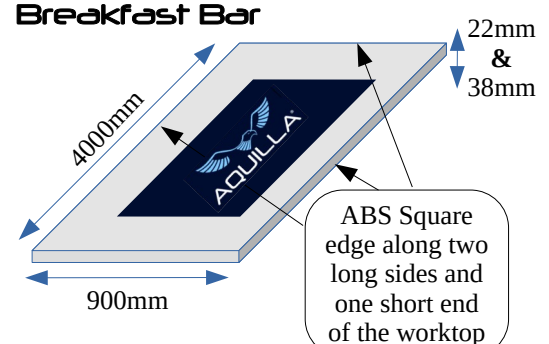

Breakfast Bar