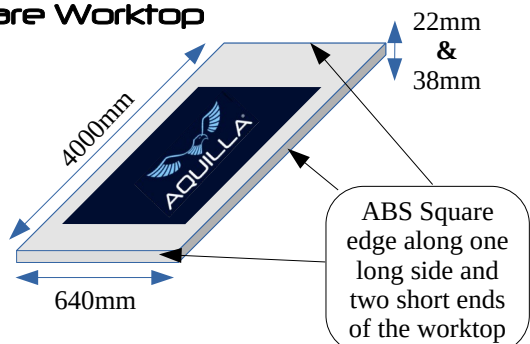

Dimensions

Square Worktop