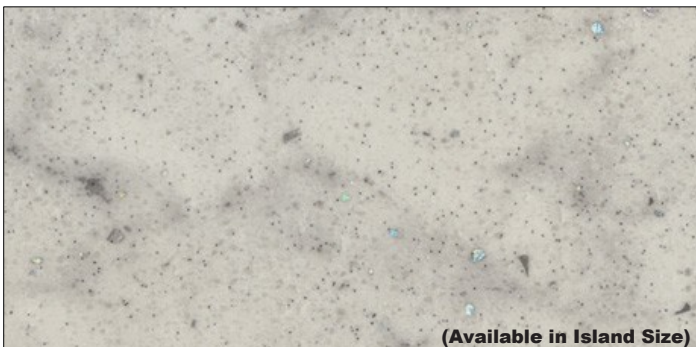

## 22mm Square Edge Worktops

Carrera Marble (22mm Square Edge)

Italian Marble (22mm Square Edge)

(Available in Island Size)

Tuscany Marble (22mm Square Edge)

(Available in Island Size)

Pure Concrete (22mm Square Edge)

White Storm (22mm Square Edge)

(Available in Island Size)

Grey Storm (22mm Square Edge)

Slate (22mm Square Edge)

Dark Granite (22mm Square Edge)

### Dimensions Island Worktop

- Island Size Decors**
- Tuscany Marble (22mm Thick)
  - Italian Marble (22mm Thick)
  - White Storm (22mm Thick)
  - Wild Oak (38mm Thick)

**Your Nearest Supplier**