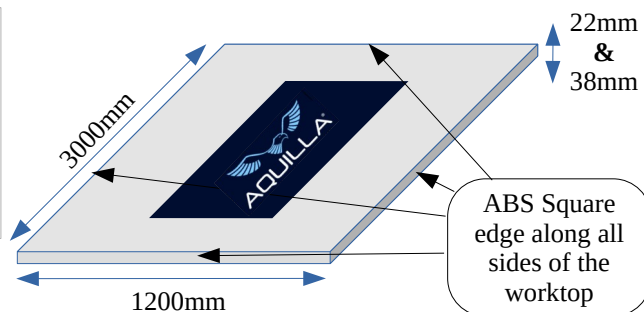

## Dimensions

### 38mm Square Edge Worktops

Smart Oak (38mm Square Edge)

(Available in Island Size)

Wild Oak (38mm Square Edge)

### Dimensions Island Worktop

- Island Size Decors**
- Tuscany Marble (22mm Thick)
  - Italian Marble (22mm Thick)
  - White Storm (22mm Thick)
  - Wild Oak (38mm Thick)

**Your Nearest Supplier**