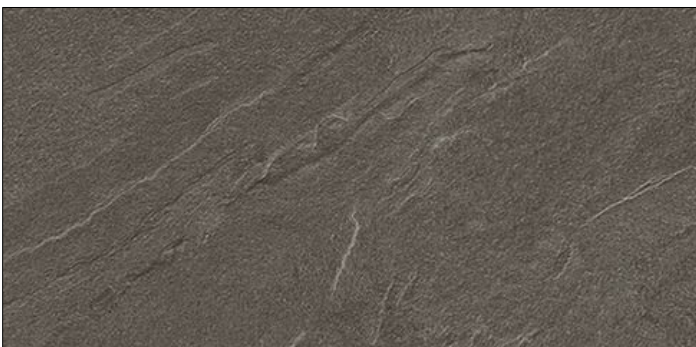

## 22mm Square Edge Worktops

Carrera Marble (22mm Square Edge)

Italian Marble (22mm Square Edge)

(Available in Island Size)

Tuscany Marble (22mm Square Edge)

(Available in Island Size)

Pure Concrete (22mm Square Edge)

White Storm (22mm Square Edge)

(Available in Island Size)

Grey Storm (22mm Square Edge)

Slate (22mm Square Edge)

Dark Granite (22mm Square Edge)