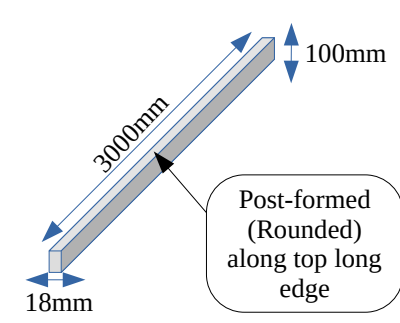

Chalet Oak

Davos Oak

Dimensions

365mm

Length x Width x Depth
1500mm x 365mm x 22mm

Pre-Edged: 2 short, 1 Long

600mm

Length x Width x Depth
3000mm x 600mm x 22mm

Pre-Edged: 1 Long

Upstands

Length x Width x Depth
3000mm x 100mm x 18mm

Pre-Edged: 1 Long

BESPOKE ENQUIRIES

Should you require anything different from the options offered, please do not hesitate to contact your supplier. (Minimum order quantities and pricing will apply)