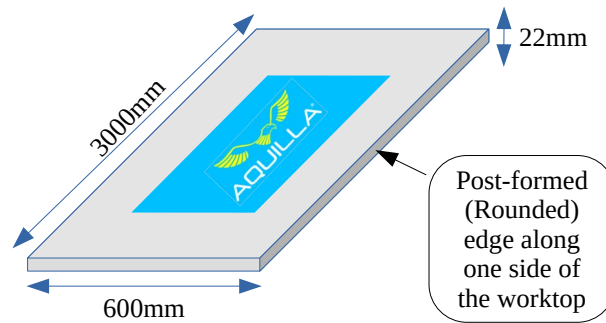

Chalet Oak

Davos Oak

Dimensions

365mm

Length x Width x Depth
1500mm x 365mm x 22mm

Pre-Edged: 2 short, 1 Long

600mm

Length x Width x Depth
3000mm x 600mm x 22mm

Pre-Edged: 1 Long

Upstands

Length x Width x Depth
3000mm x 100mm x 18mm

Pre-Edged: 1 Long

BESPOKE ENQUIRIES

Should you require anything different from the options offered, please do not hesitate to contact your supplier. (Minimum order quantities and pricing will apply)