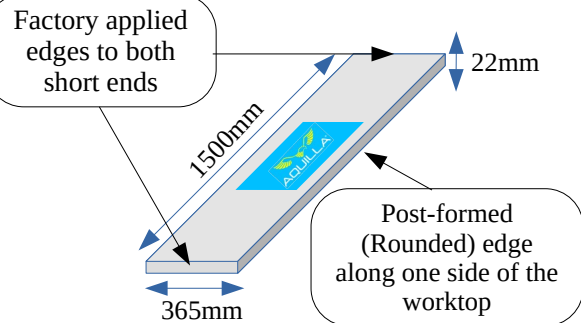

Chalet Oak

Davos Oak

Dimensions

365mm

Length x Width x Depth
1500mm x 365mm x 22mm

Pre-Edged: 2 short, 1 Long

600mm

Length x Width x Depth
3000mm x 600mm x 22mm

Pre-Edged: 1 Long

Upstands

Length x Width x Depth
3000mm x 100mm x 18mm

Pre-Edged: 1 Long

BESPOKE ENQUIRIES

Should you require anything different from the options offered, please do not hesitate to contact your supplier. (Minimum order quantities and pricing will apply)