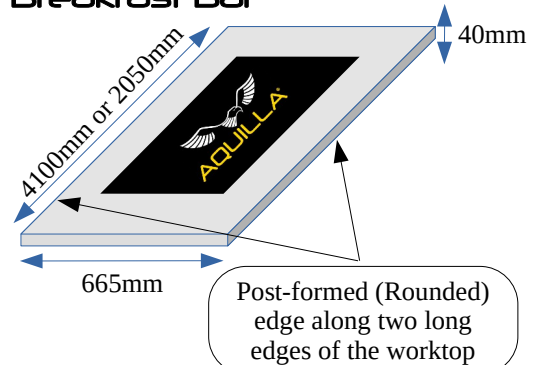

Breakfast Bar