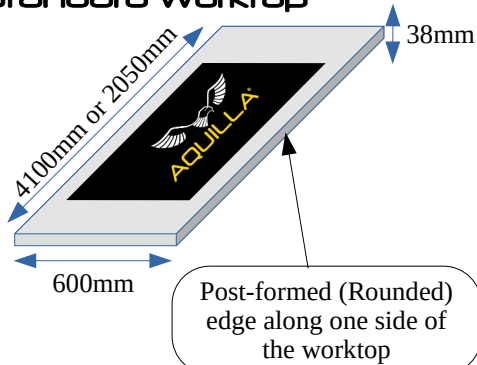

Grey Marble

Black Marble

Dimensions

Standard Worktop

Length x Width x Depth

Standard Worktop
 4100mm x 600mm x 40mm
 Or
 2050mm x 600mm x 40mm

Breakfast Bar Worktop
 4100mm x 665mm x 40mm
 Or
 2050mm x 665mm x 40mm