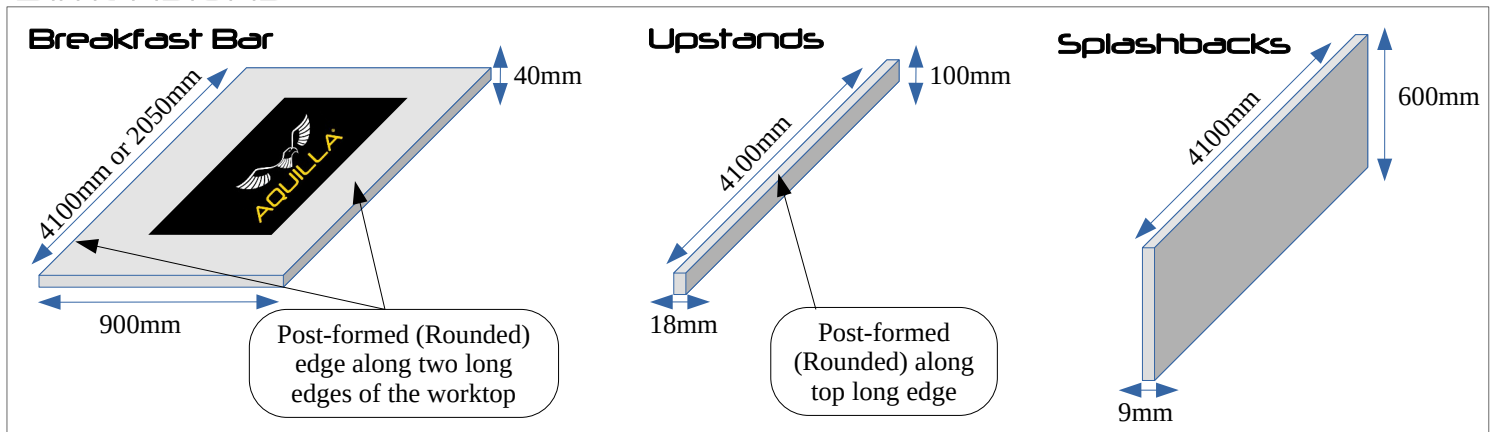

Dimensions